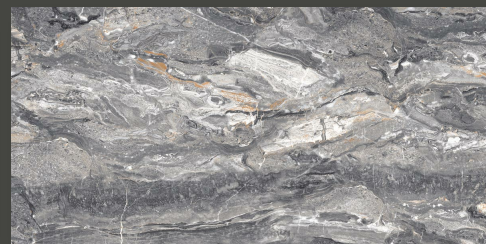

600 X 1200 MM

GLOSSY COLLECTION-
2020

OPERA GOLD