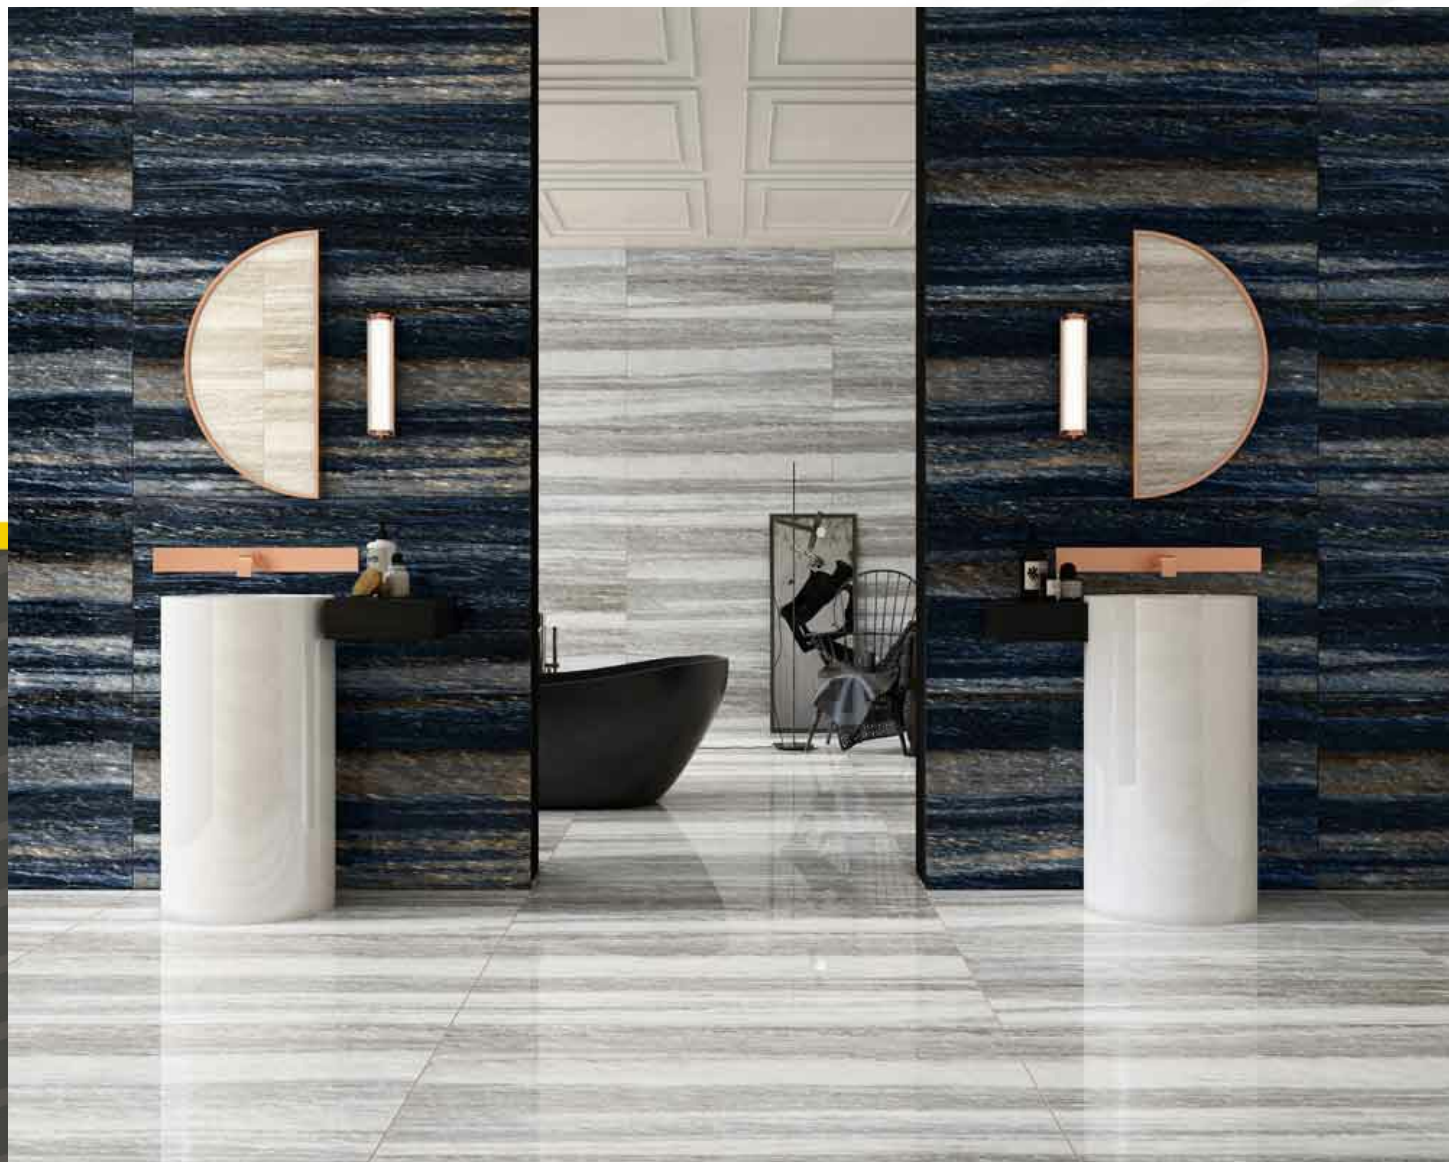

ONICE WHITE

600 X 1200 MM

GLOSSY COLLECTION-2020