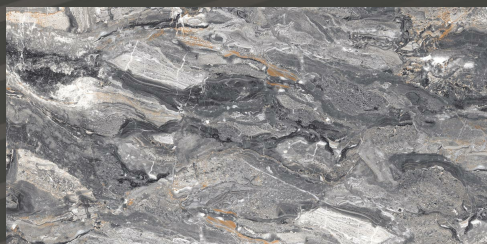

600 X 1200 MM

GLOSSY COLLECTION-
2020

OPERA GOLD