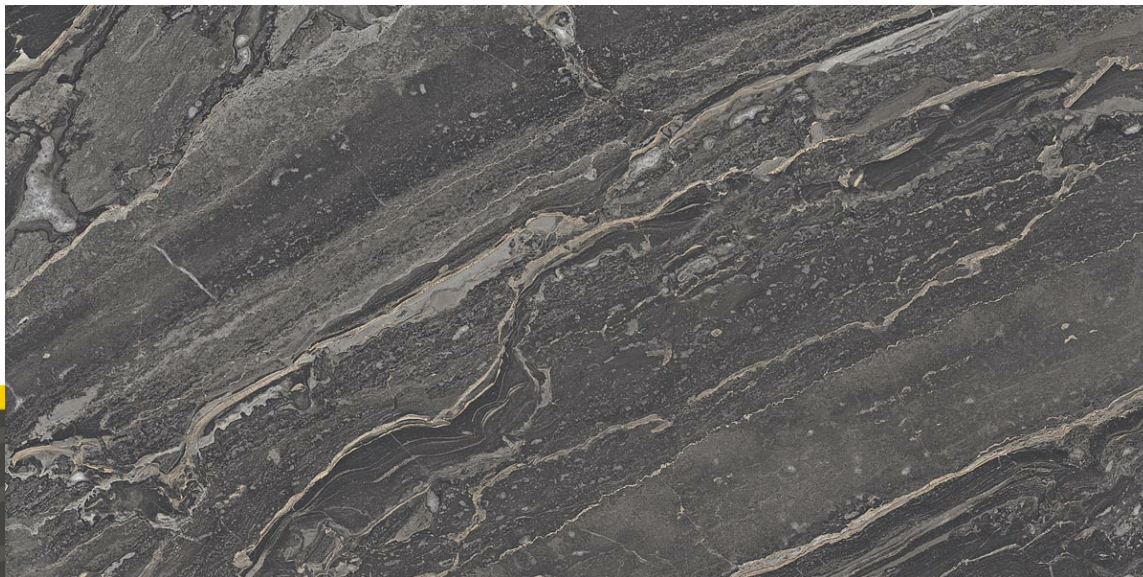

GLOSSY COLLECTION-
2020

WILLIAM NERO

600 X 1200 MM

GLOSSY COLLECTION-
2020

WILLIAM MAROON

600 X 1200 MM

GLOSSY COLLECTION-
2020

WILLIAM NERO