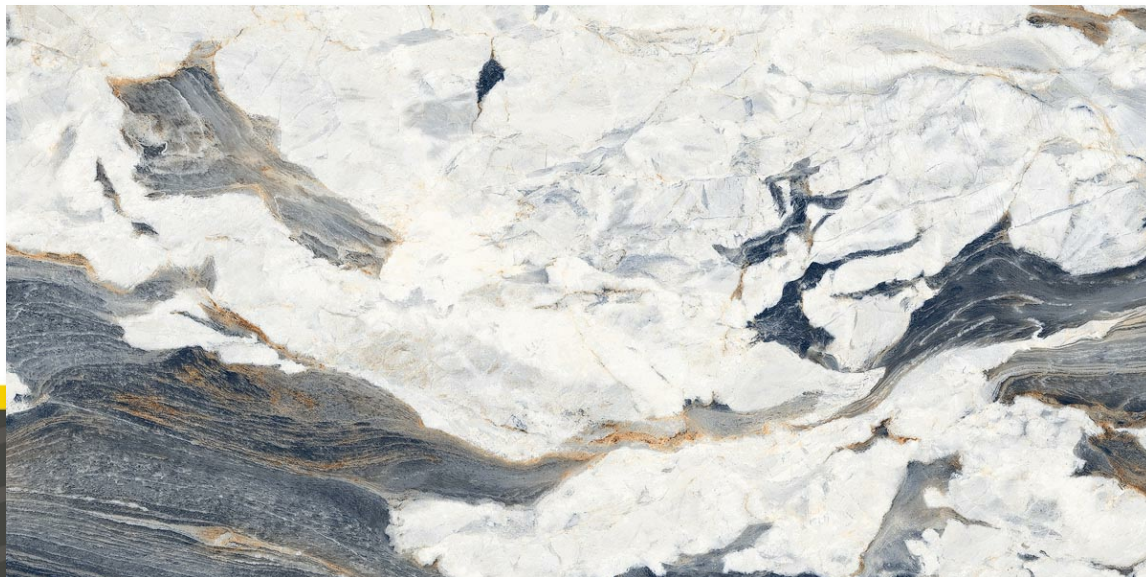

GLOSSY COLLECTION-
2020

DEZZLE WHITE

600 X 1200 MM

GLOSSY COLLECTION-
2020

FLORENCE WHITE

600 X 1200 MM

GLOSSY COLLECTION-
2020

FLORIDA BLUE