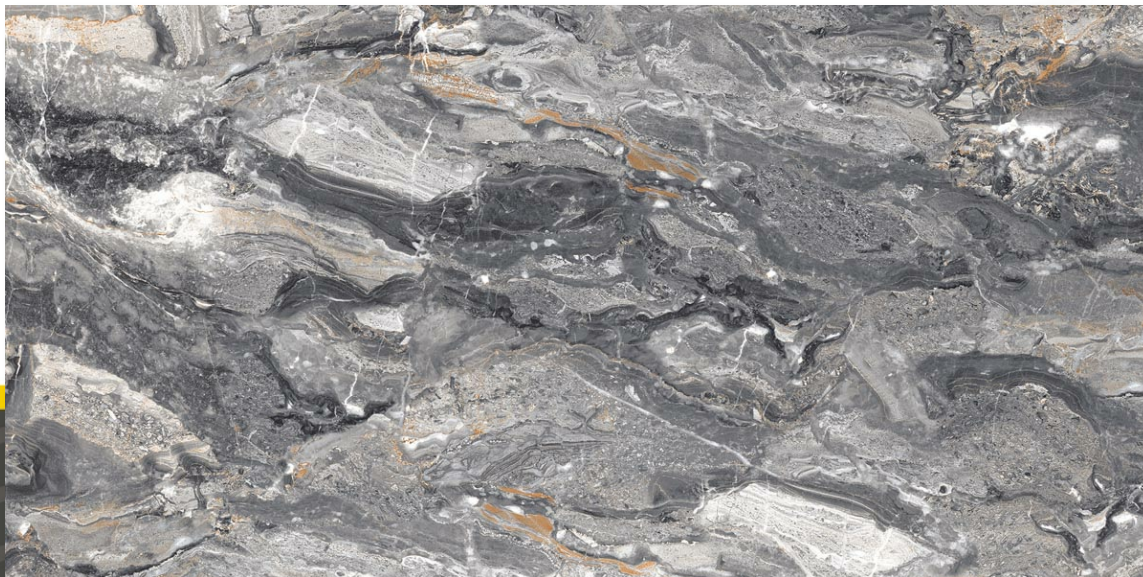

600 X 1200 MM

GLOSSY COLLECTION-
2020

OPERA GOLD